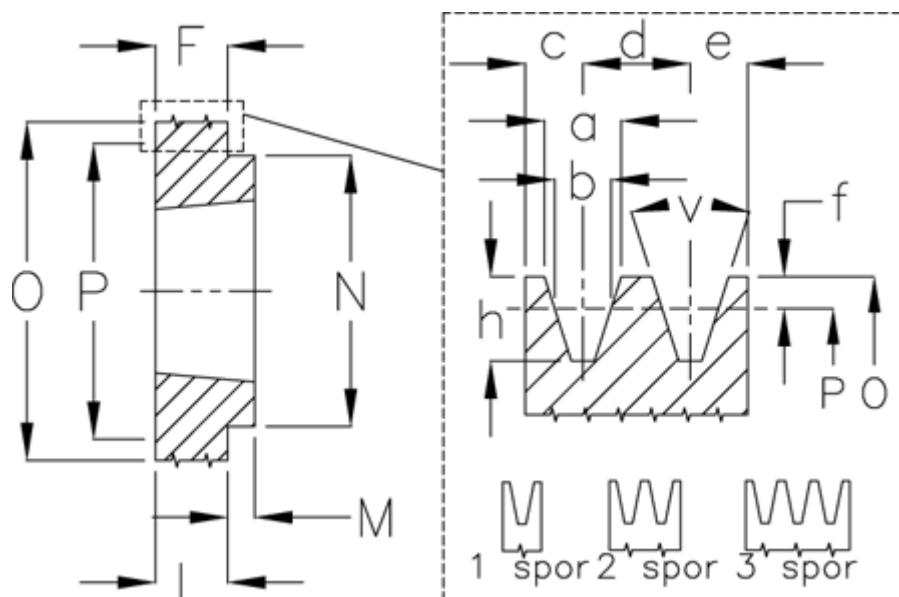

Article number: 604111015001

Description: V-belt pulley SPB 150/1 TL1610

## Measures

a	= 16.3	For bush	= 1610	P	= 150
b	= 14.0	h	= 17.5	Type	= SPB
Bush $\zeta$ max	= 42	J	= -	v	= 34 grader
c	= 12.5	L	= 25		
d	= 19.0	m	= -		
e	= 12.5	N	= -		
f	= 3.5	Number of ribs	= 1		
F	= 25	O	= 157.0		